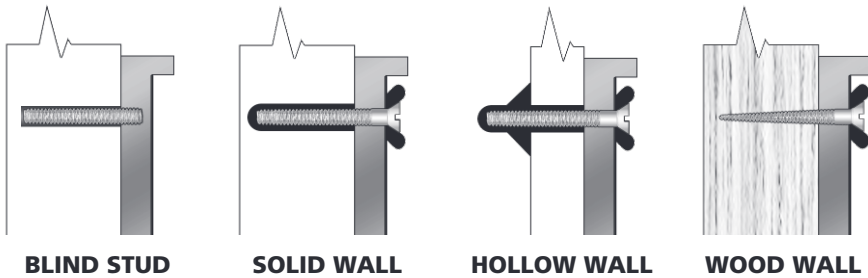

* Alternative Oxidized finishes available at brushed bronze pricing.

MOST POPULAR BACKGROUND COLORS *Plaque edge color matches background*

BACKGROUND TEXTURES

★ = MOST POPULAR

STEP 3: Choose your border and mounting

BORDERS

* Not available on 1/8" depth.

MOUNTING *(Rosettes available upon request)*

BLIND STUD

SOLID WALL

HOLLOW WALL

WOOD WALL

POST MOUNT