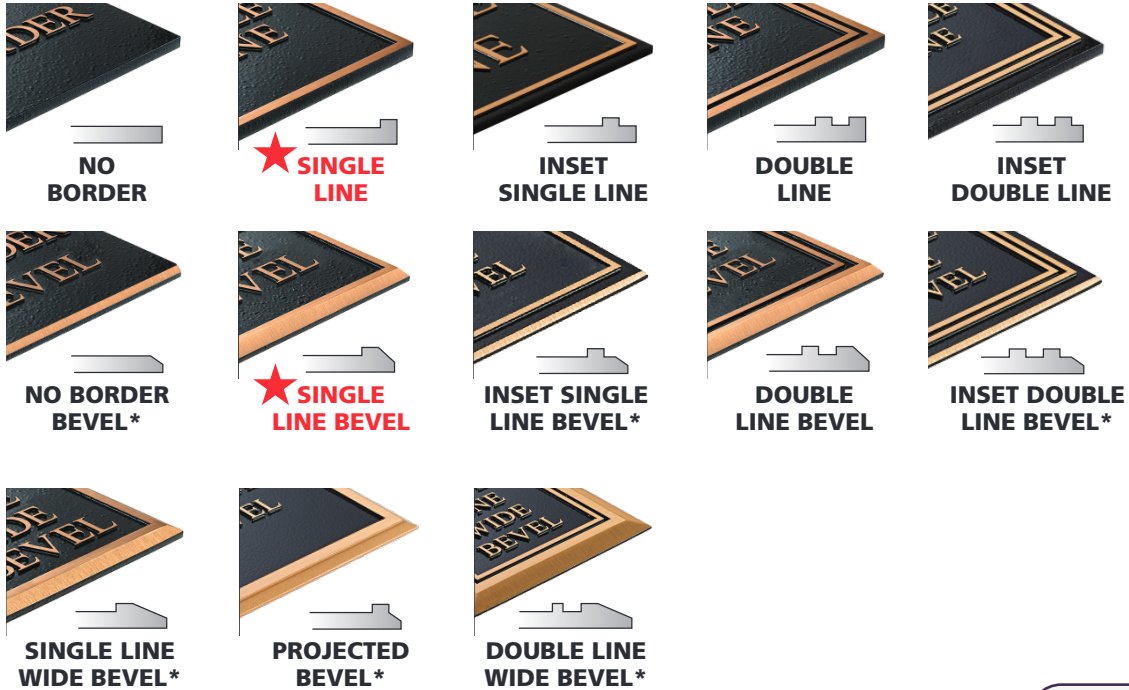

STEP 2: Choose your finish, background color, and texture

BRUSHED FINISHES *Standard - Included in price*

POLISHED FINISHES *Additional charges apply*

BRONZE OXIDIZED FINISHES* *Additional charges apply*

* Alternative Oxidized finishes available at brushed bronze pricing.

MOST POPULAR BACKGROUND COLORS *Plaque edge color matches background*

BACKGROUND TEXTURES

★ = MOST POPULAR

STEP 3: Choose your border and mounting

BORDERS

* Not available on 1/8" depth.

MOUNTING *(Rosettes available upon request)*

BLIND STUD

SOLID WALL

HOLLOW WALL

WOOD WALL

POST MOUNT