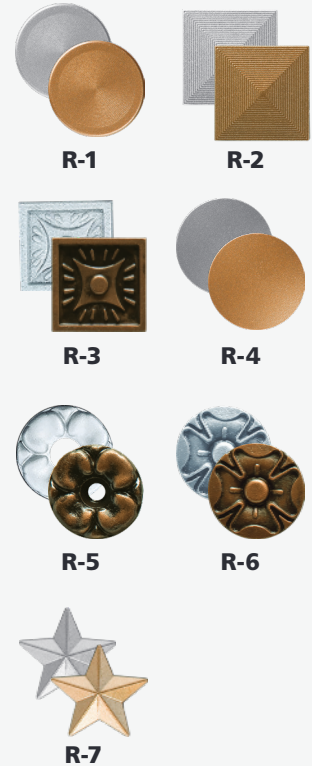

ROSETTES

R-1

R-2

R-3

R-4

R-5

R-6

R-7